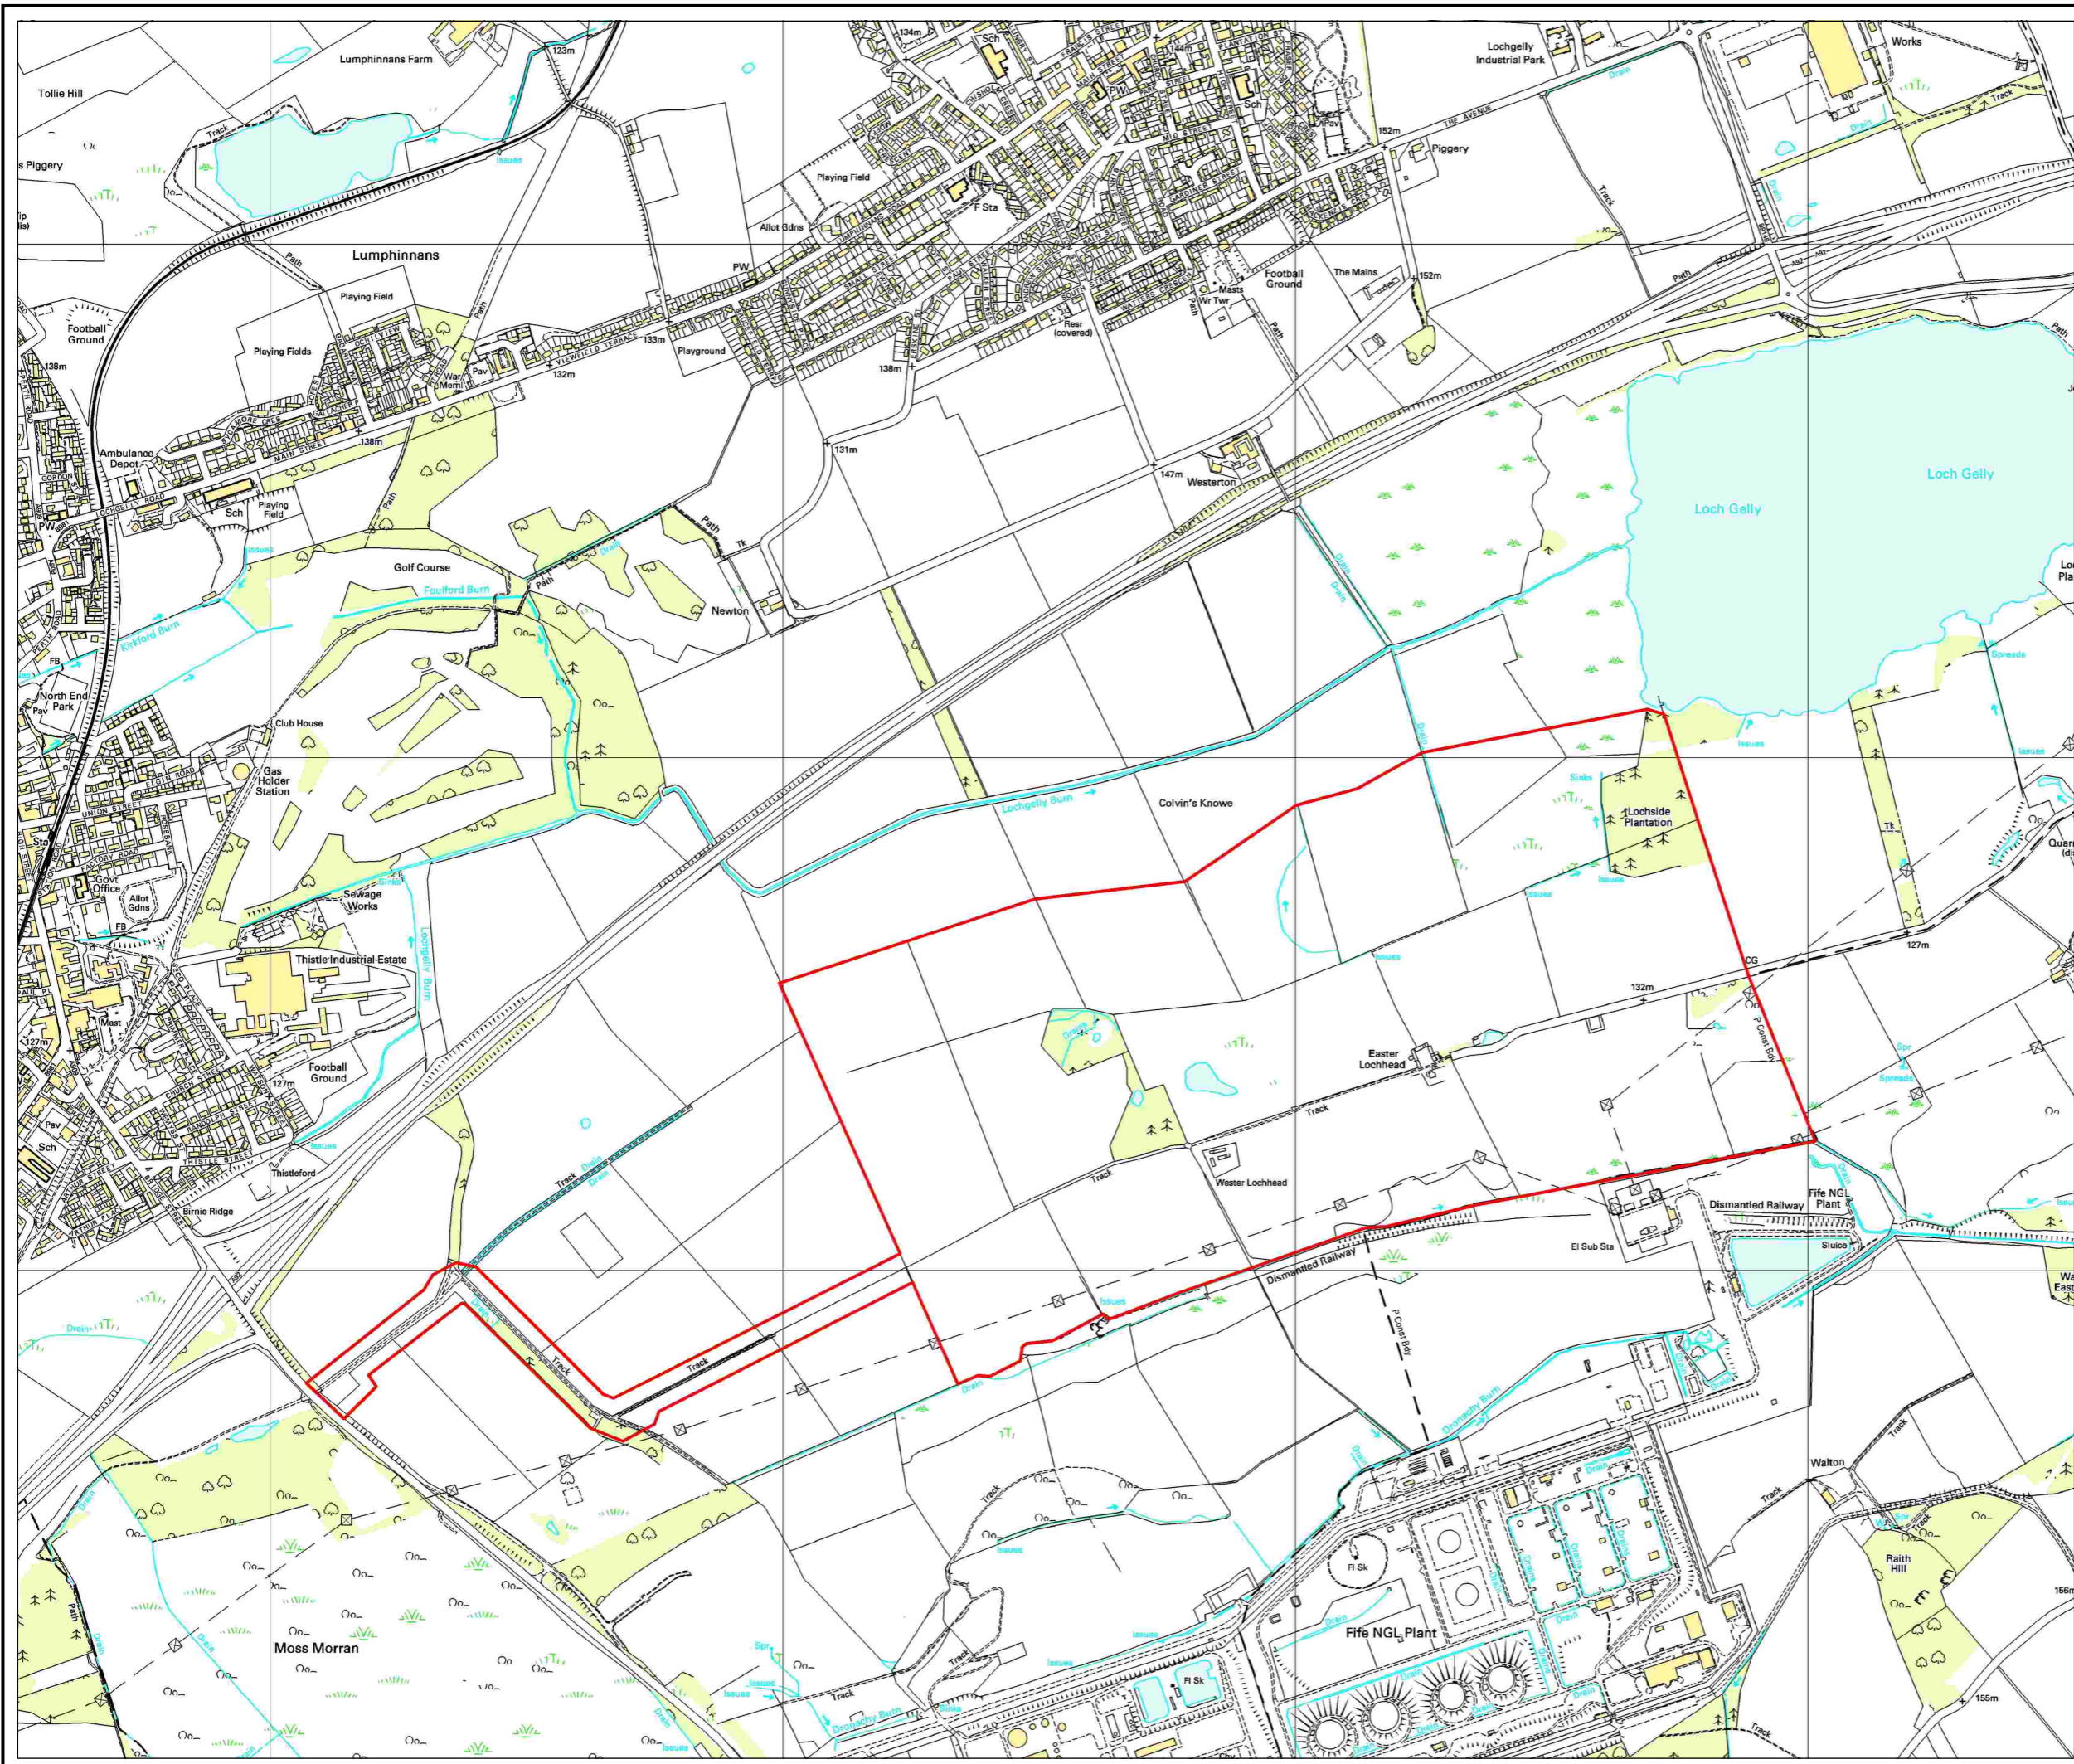

Reproduced by permission of Ordnance Survey on behalf of HMSO © Crown Copyright and databases. All rights reserved. Ordnance Survey Licence No. A1100020907 (WCE)

Little Raith Wind Farm

Key

 Application Boundary

0m 500m

Scale 1:12,500 @ A3

Figure 2: Application Boundary

Drawn by : LE
 Checked by : CR
 Approved by : NE

26/03/2008
 0784/E3/046b
 TL 11i